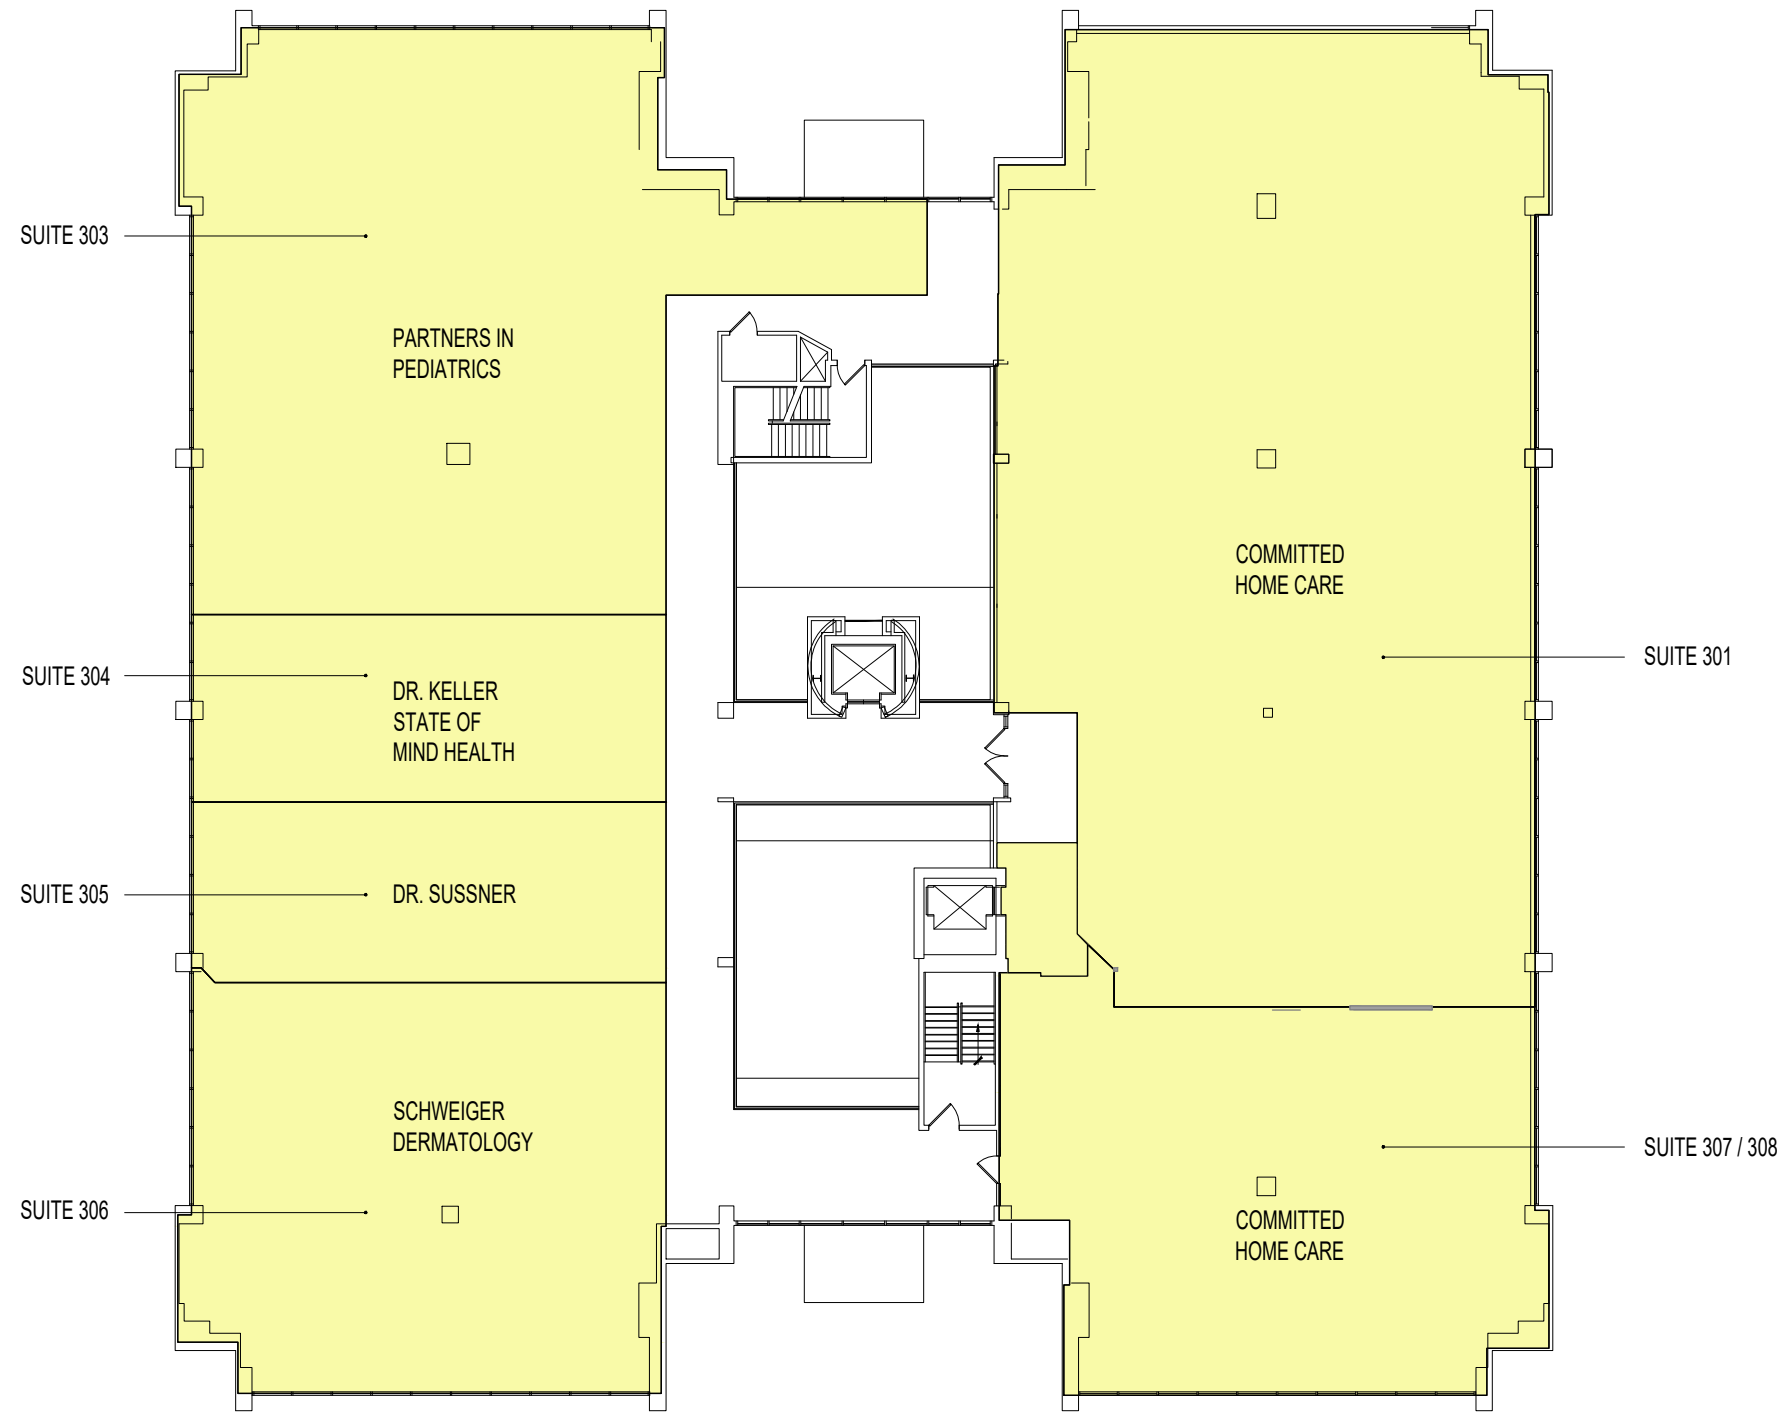

**KIMMERLE NEWMAN
ARCHITECTS, PA**

architecture
planning
interiors

1109 Mt. Kemble, Harding, NJ 07960
127 West 20th Street, #1, NY, NY 10011
973 538 8885
www.kimmerlennemanarchitects.com

3rd Floor

222 Rt. 59
Suffern, NY