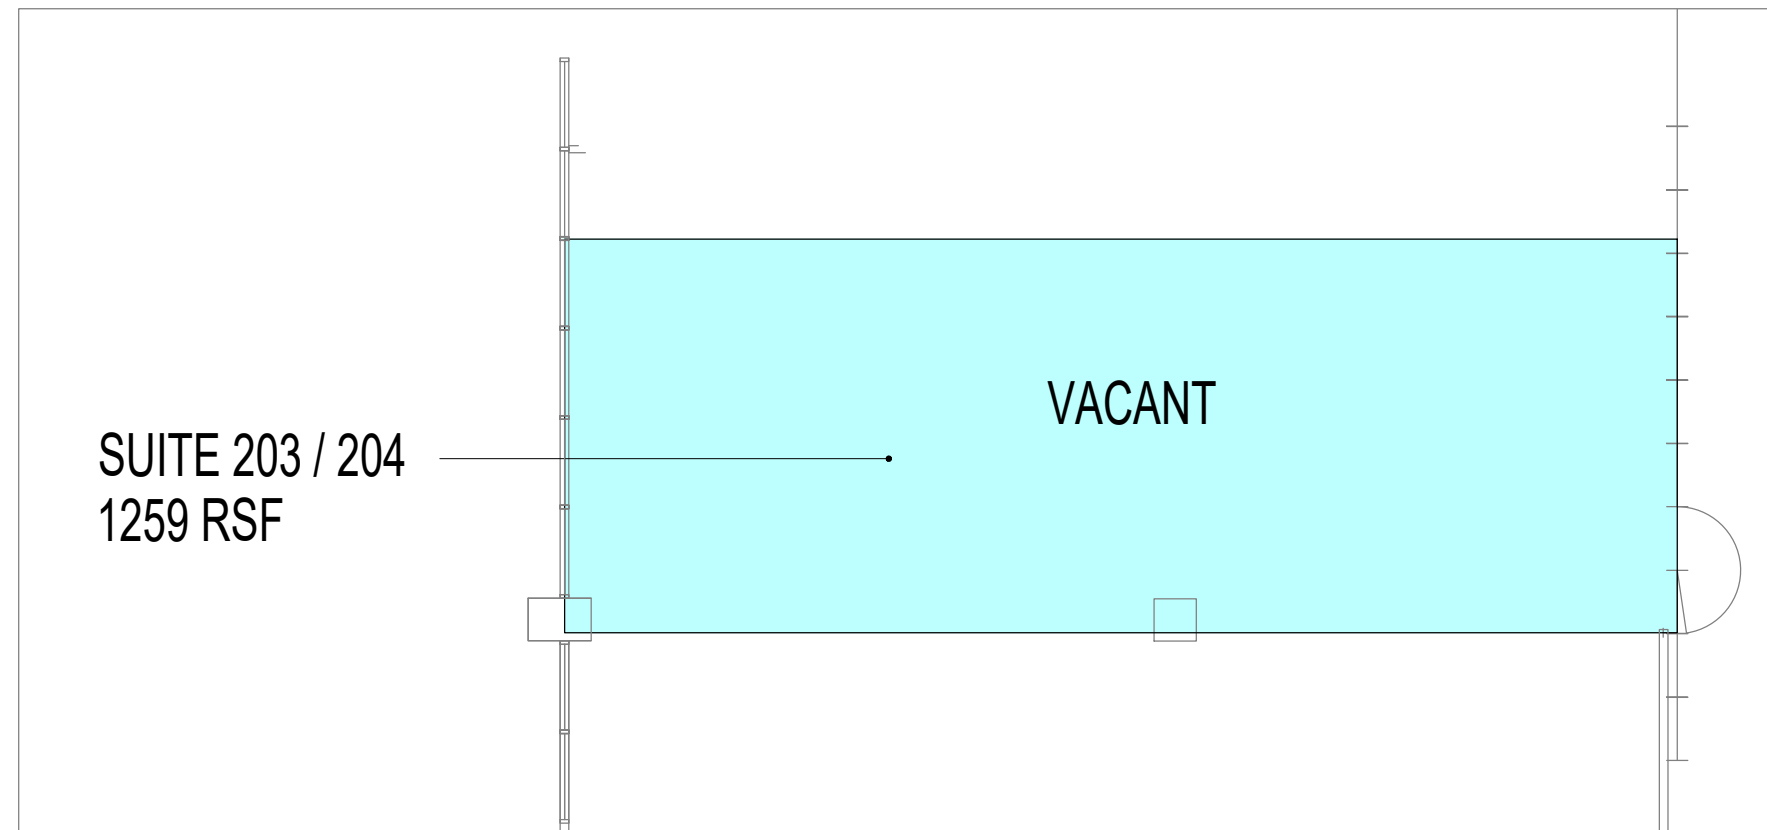

**KIMMERLE NEWMAN
ARCHITECTS, PA**

architecture
planning
interiors

1109 Mt. Kemble, Harding, NJ 07960
127 West 20th Street, #1, NY, NY 10011
973 538 8885
www.kimmerlennemanarchitects.com

2nd Floor

222 Rt. 59
Suffern, NY