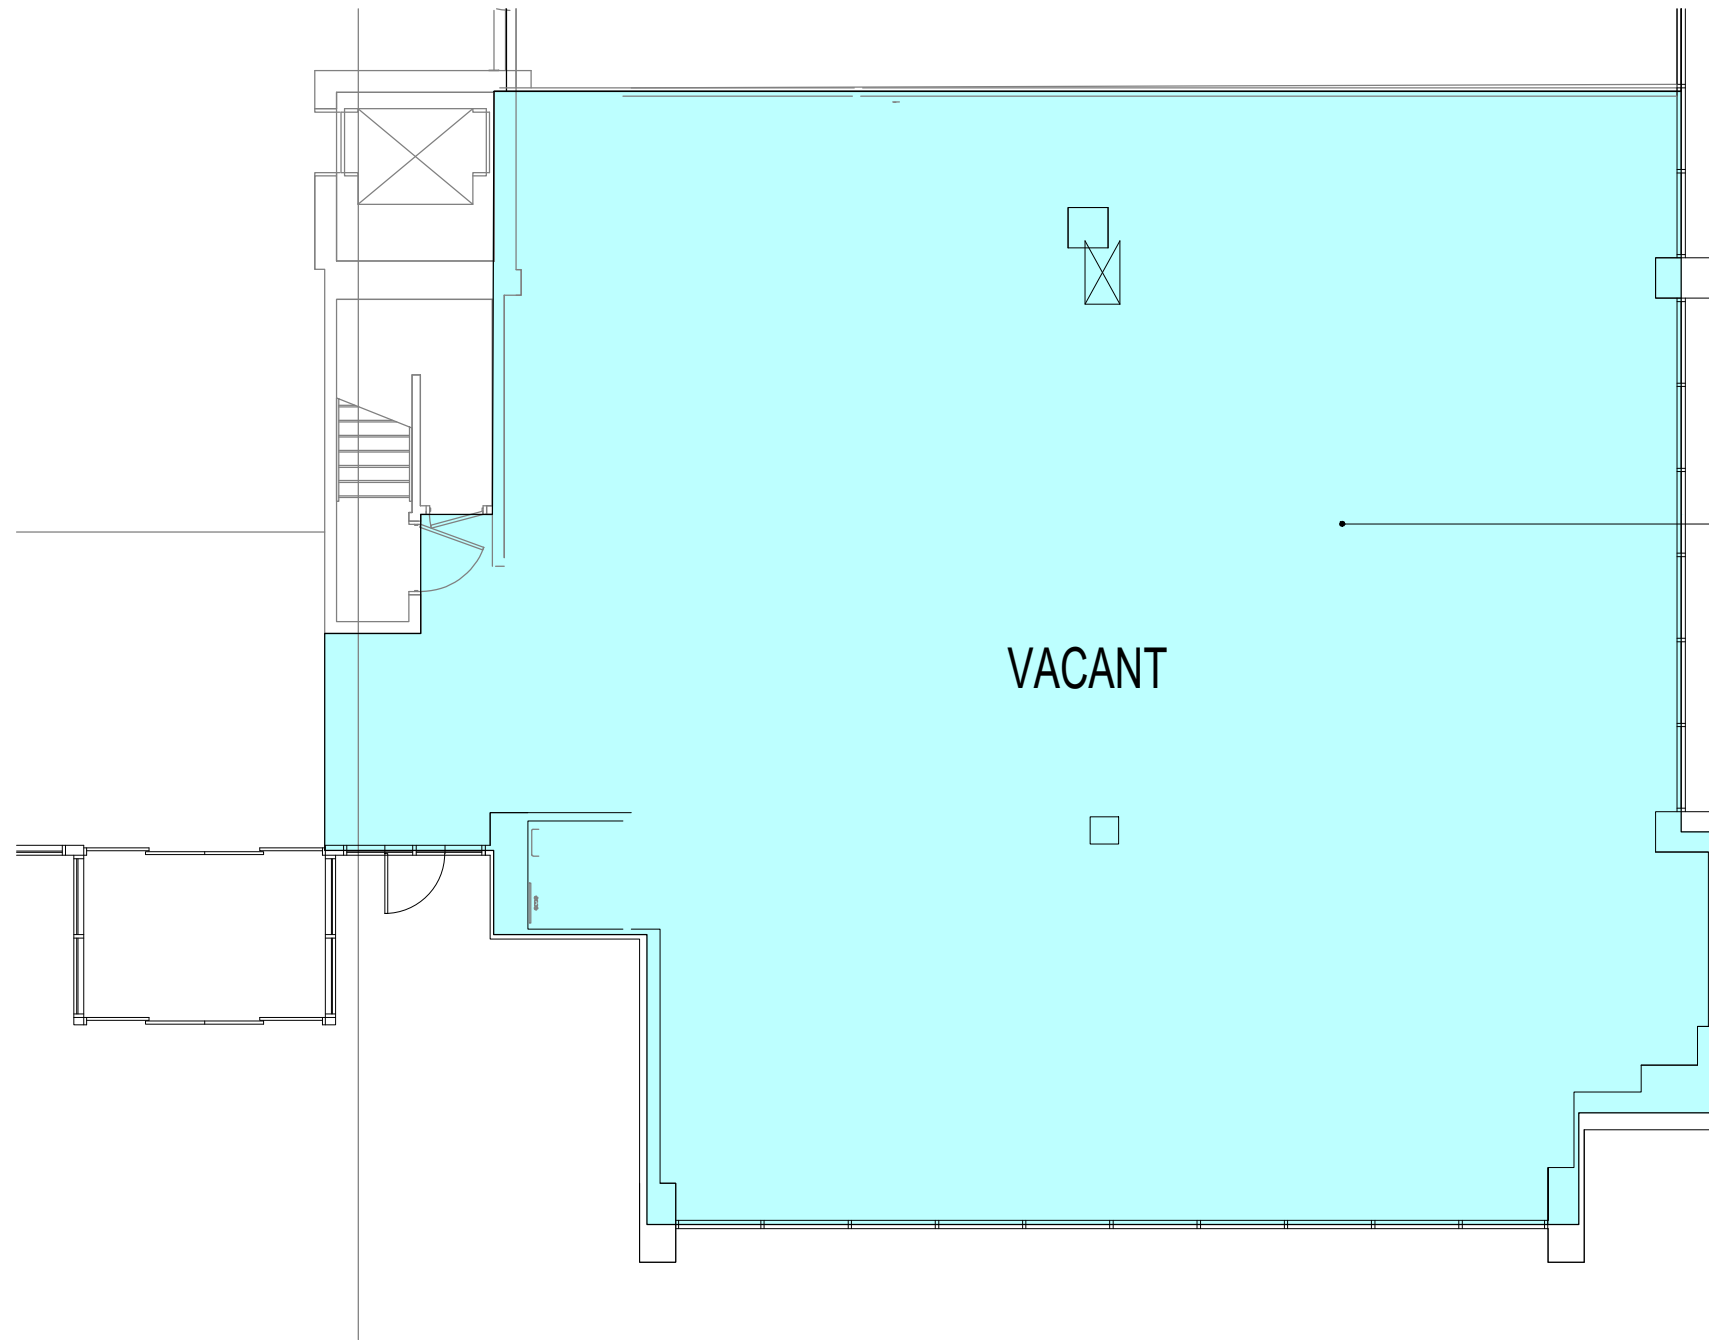

SUITE 110 / 111
4171 rsf

**KIMMERLE NEWMAN
ARCHITECTS, PA**

architecture
planning
interiors

1109 Mt. Kemble, Harding, NJ 07960
127 West 20th Street, #1, NY, NY 10011
973 538 8885
www.kimmerlenewmanarchitects.com