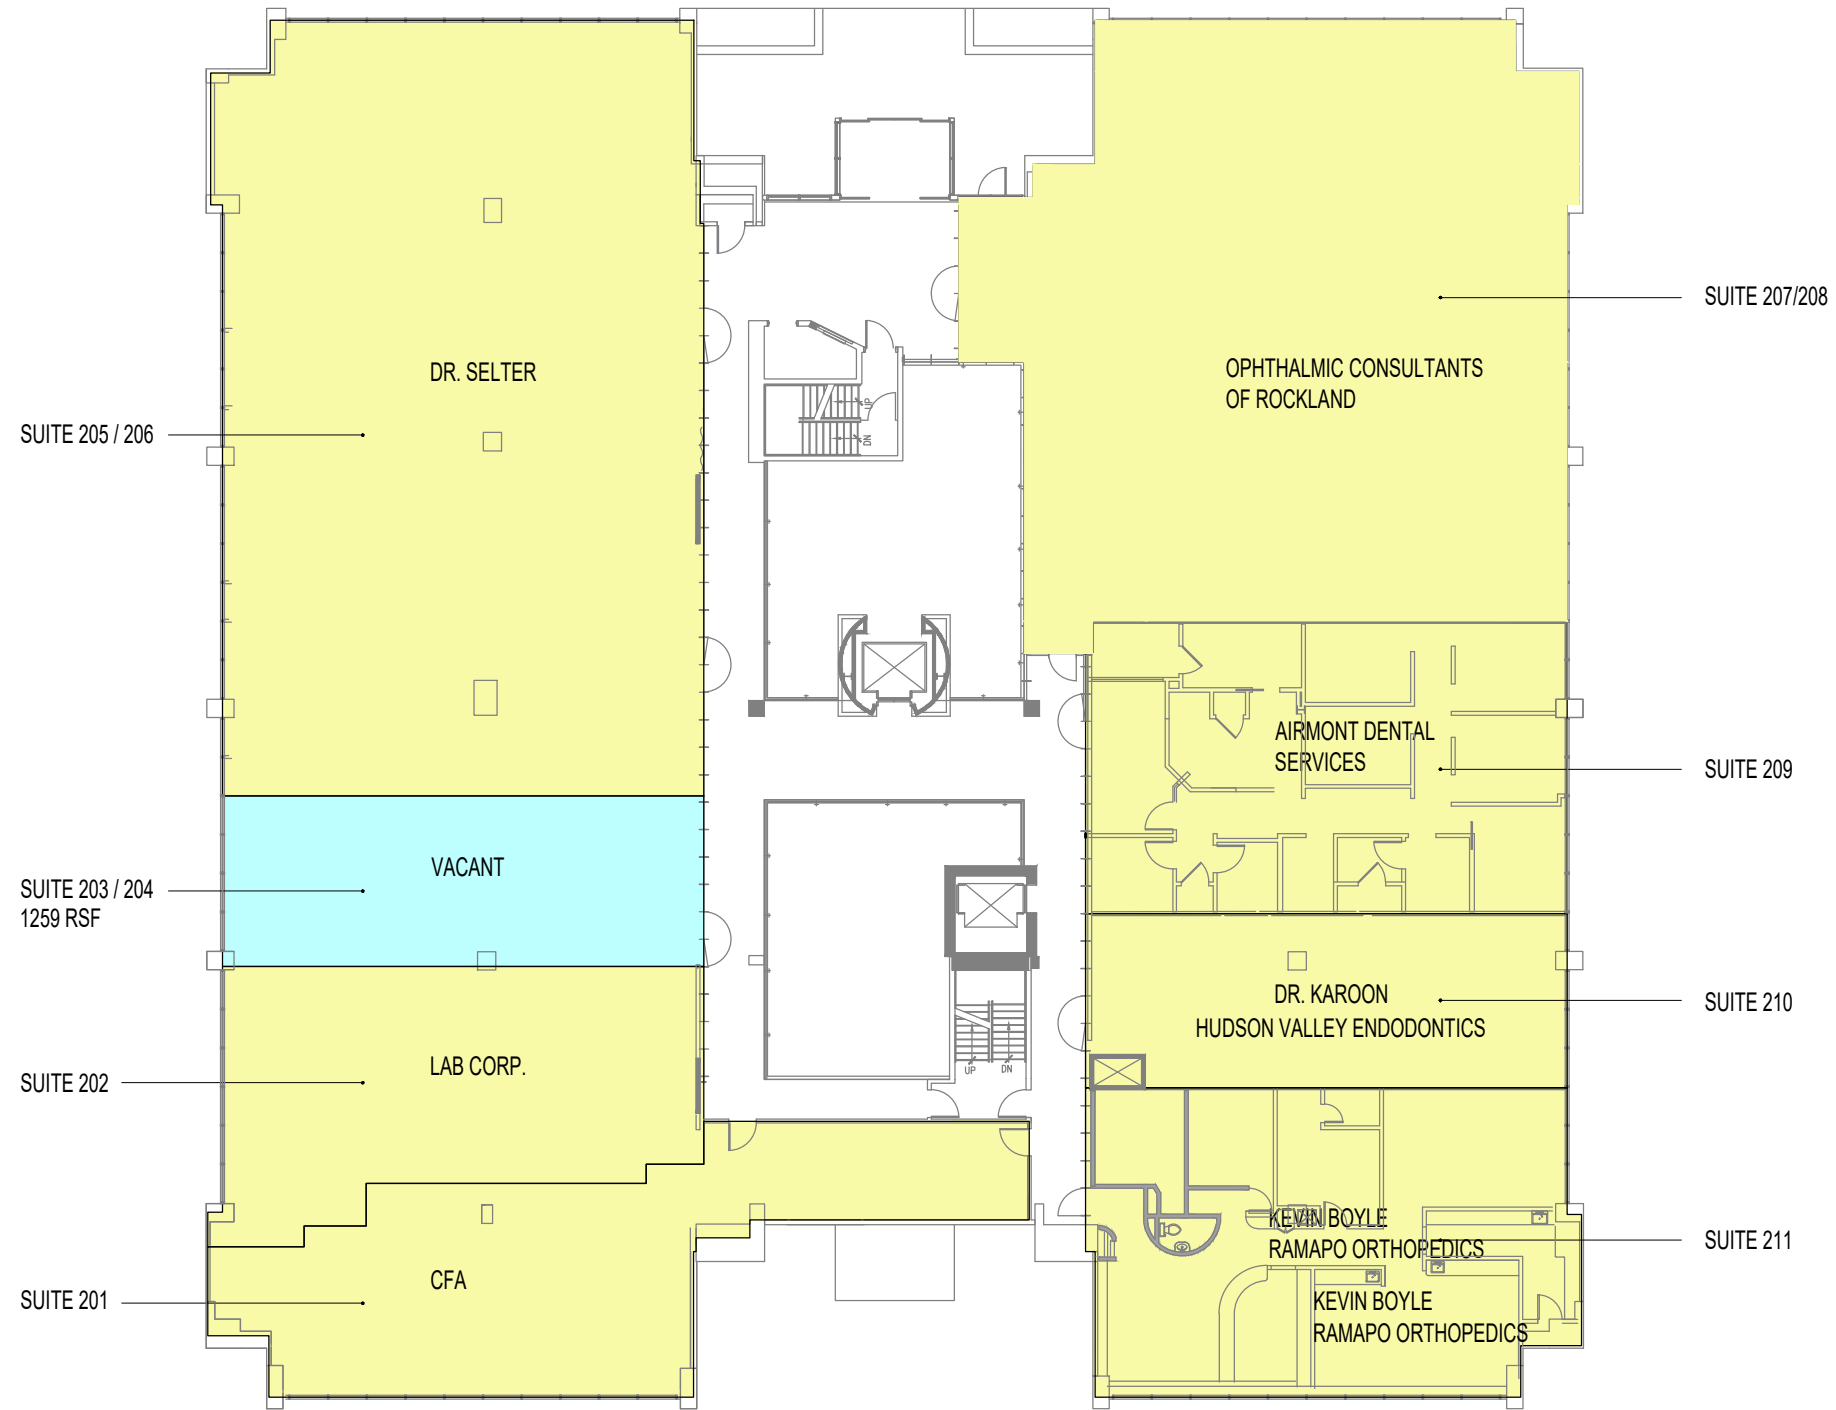

**KIMMERLE NEWMAN
ARCHITECTS, PA**

architecture
planning
interiors

1109 Mt. Kemble, Harding, NJ 07960
127 West 20th Street, #1, NY, NY 10011
973 538 8885
www.kimmerlenewmanarchitects.com

2nd Floor

222 Rt. 59
Suffern, NY