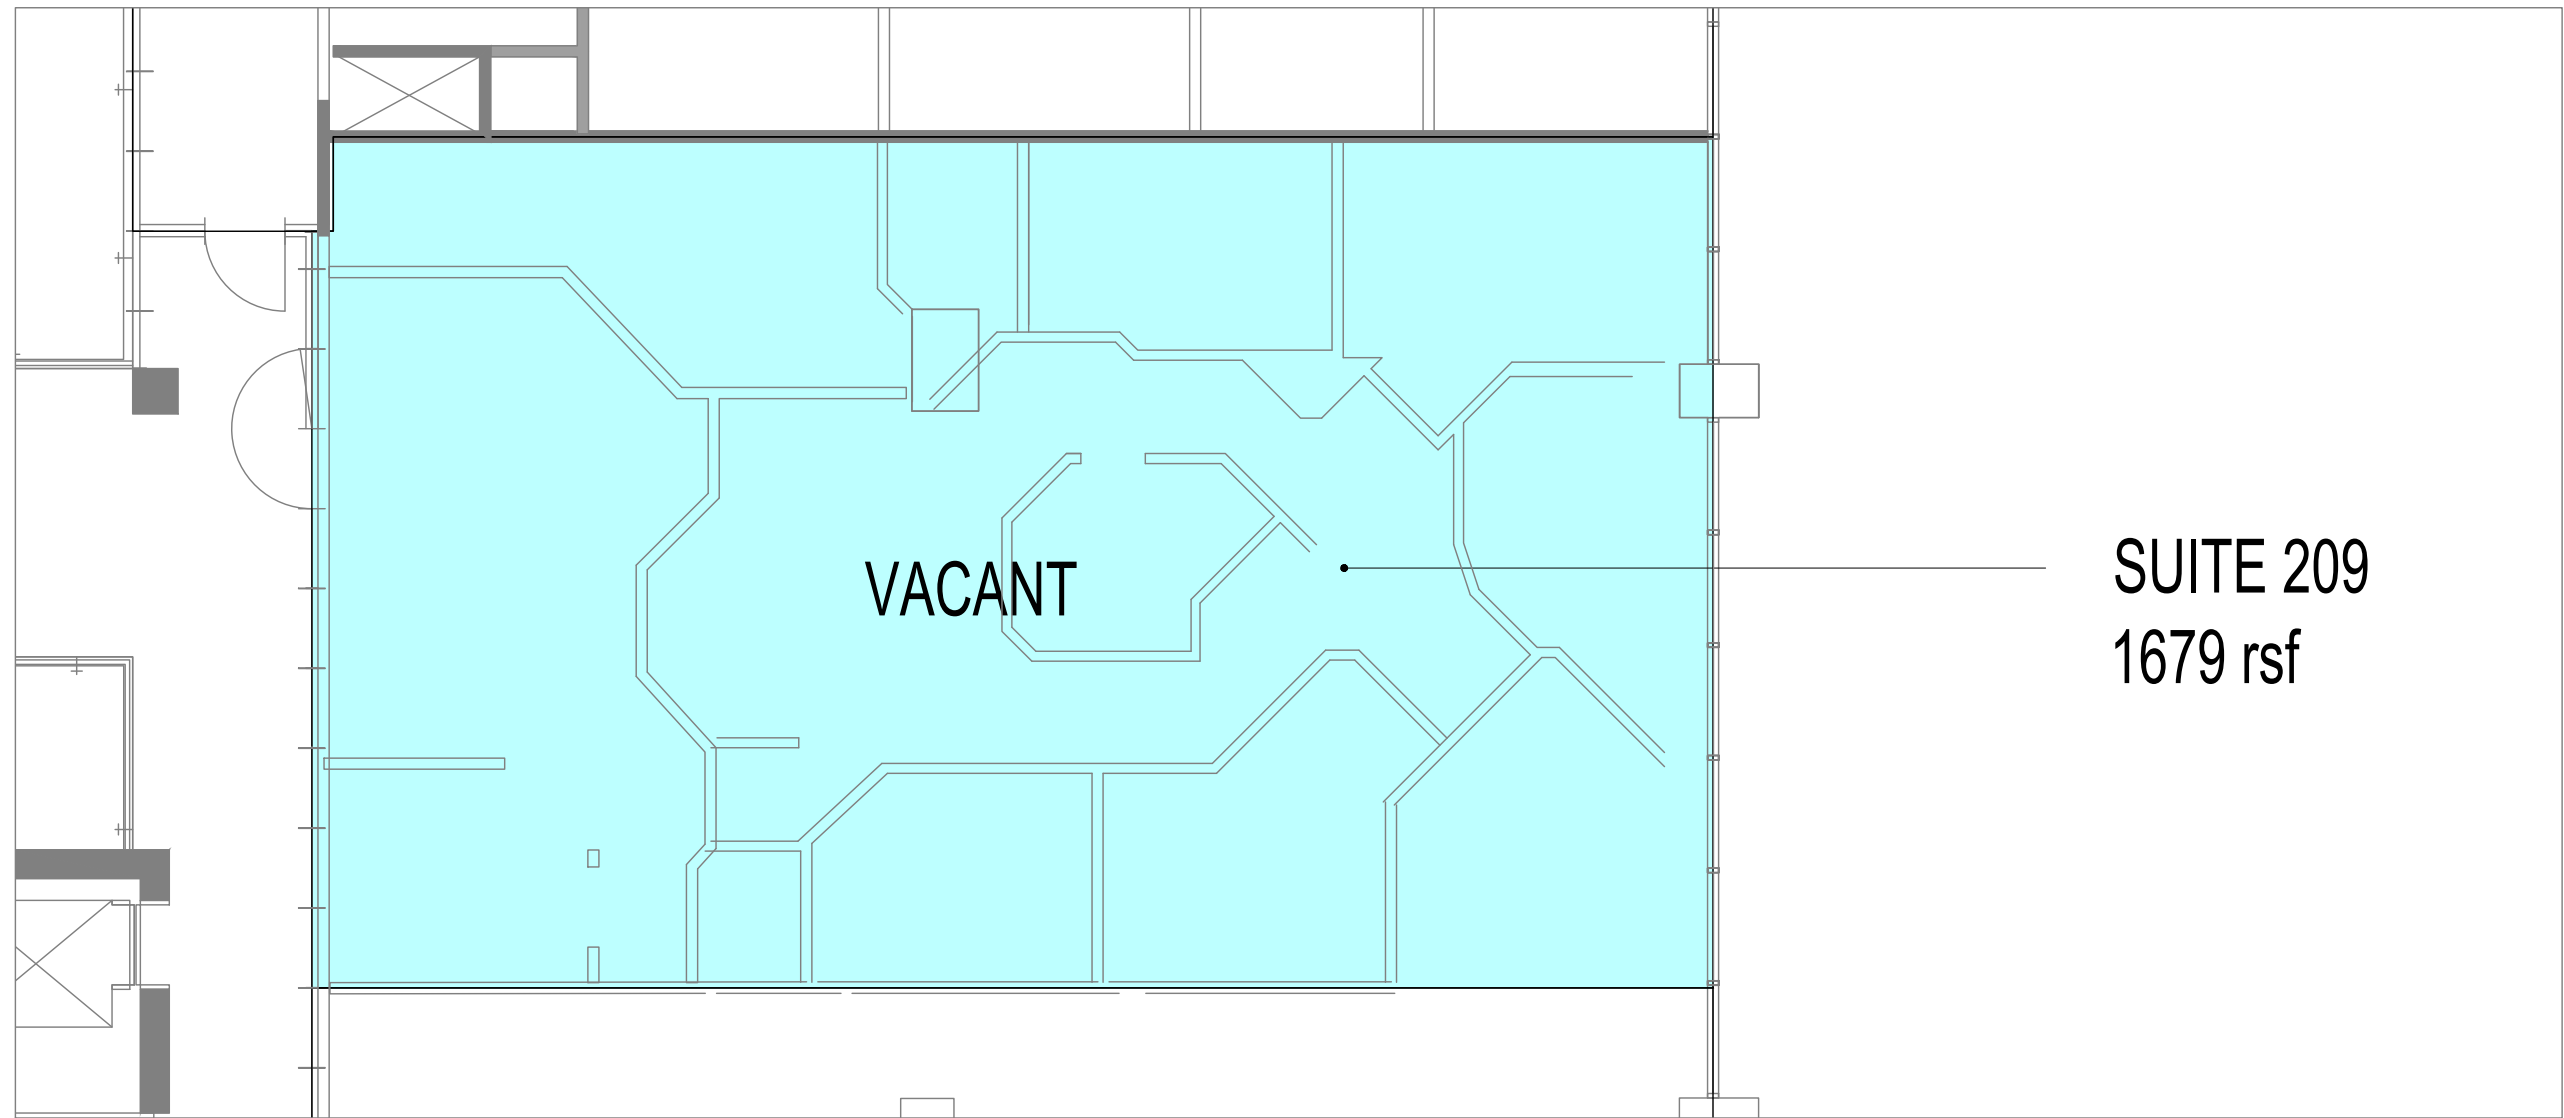

**KIMMERLE NEWMAN
ARCHITECTS, PA**

architecture
planning
interiors

1109 Mt. Kemble, Harding, NJ 07960
127 West 20th Street, #1, NY, NY 10011
973 538 8885
www.kimmerlenewmanarchitects.com

2nd Floor

222 Rt. 59
Suffern, NY