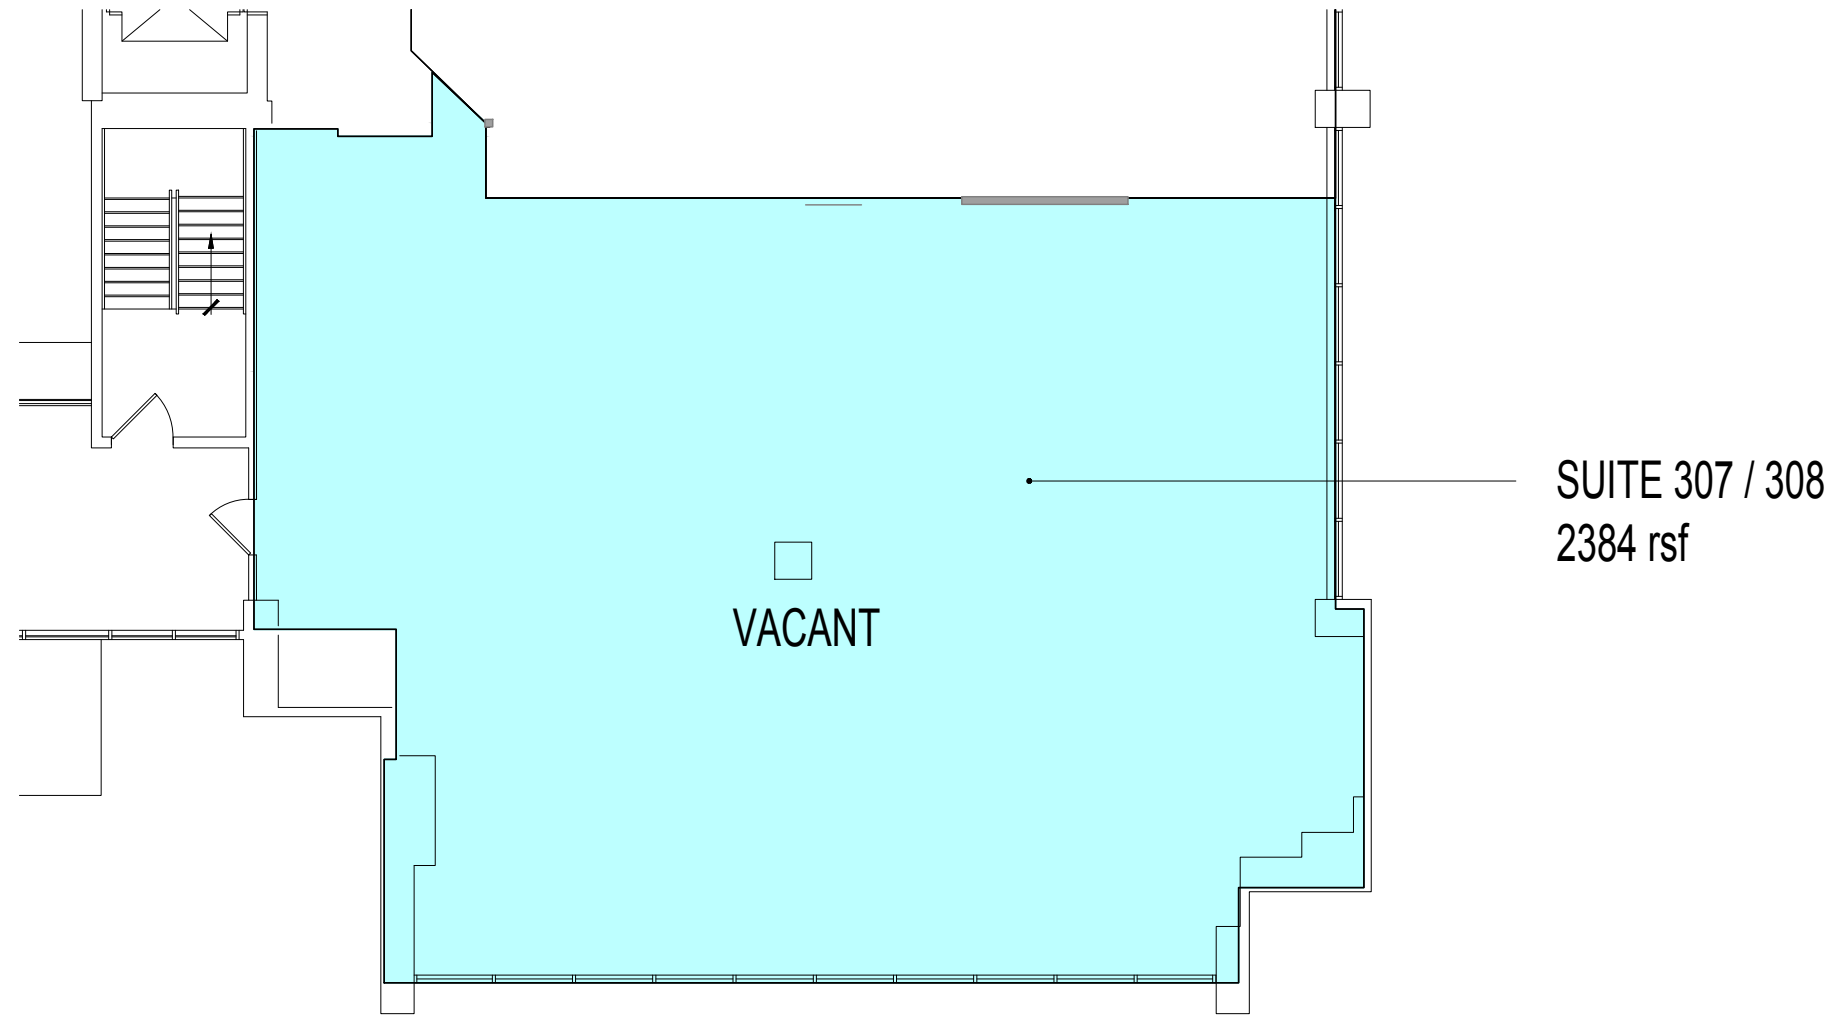

**KIMMERLE NEWMAN
ARCHITECTS, PA**

architecture
planning
interiors

1109 Mt. Kemble, Harding, NJ 07960
127 West 20th Street, #1, NY, NY 10011
973 538 8885
www.kimmerlenewmanarchitects.com

3rd Floor - Option 1

222 Rt. 59
Suffern, NY