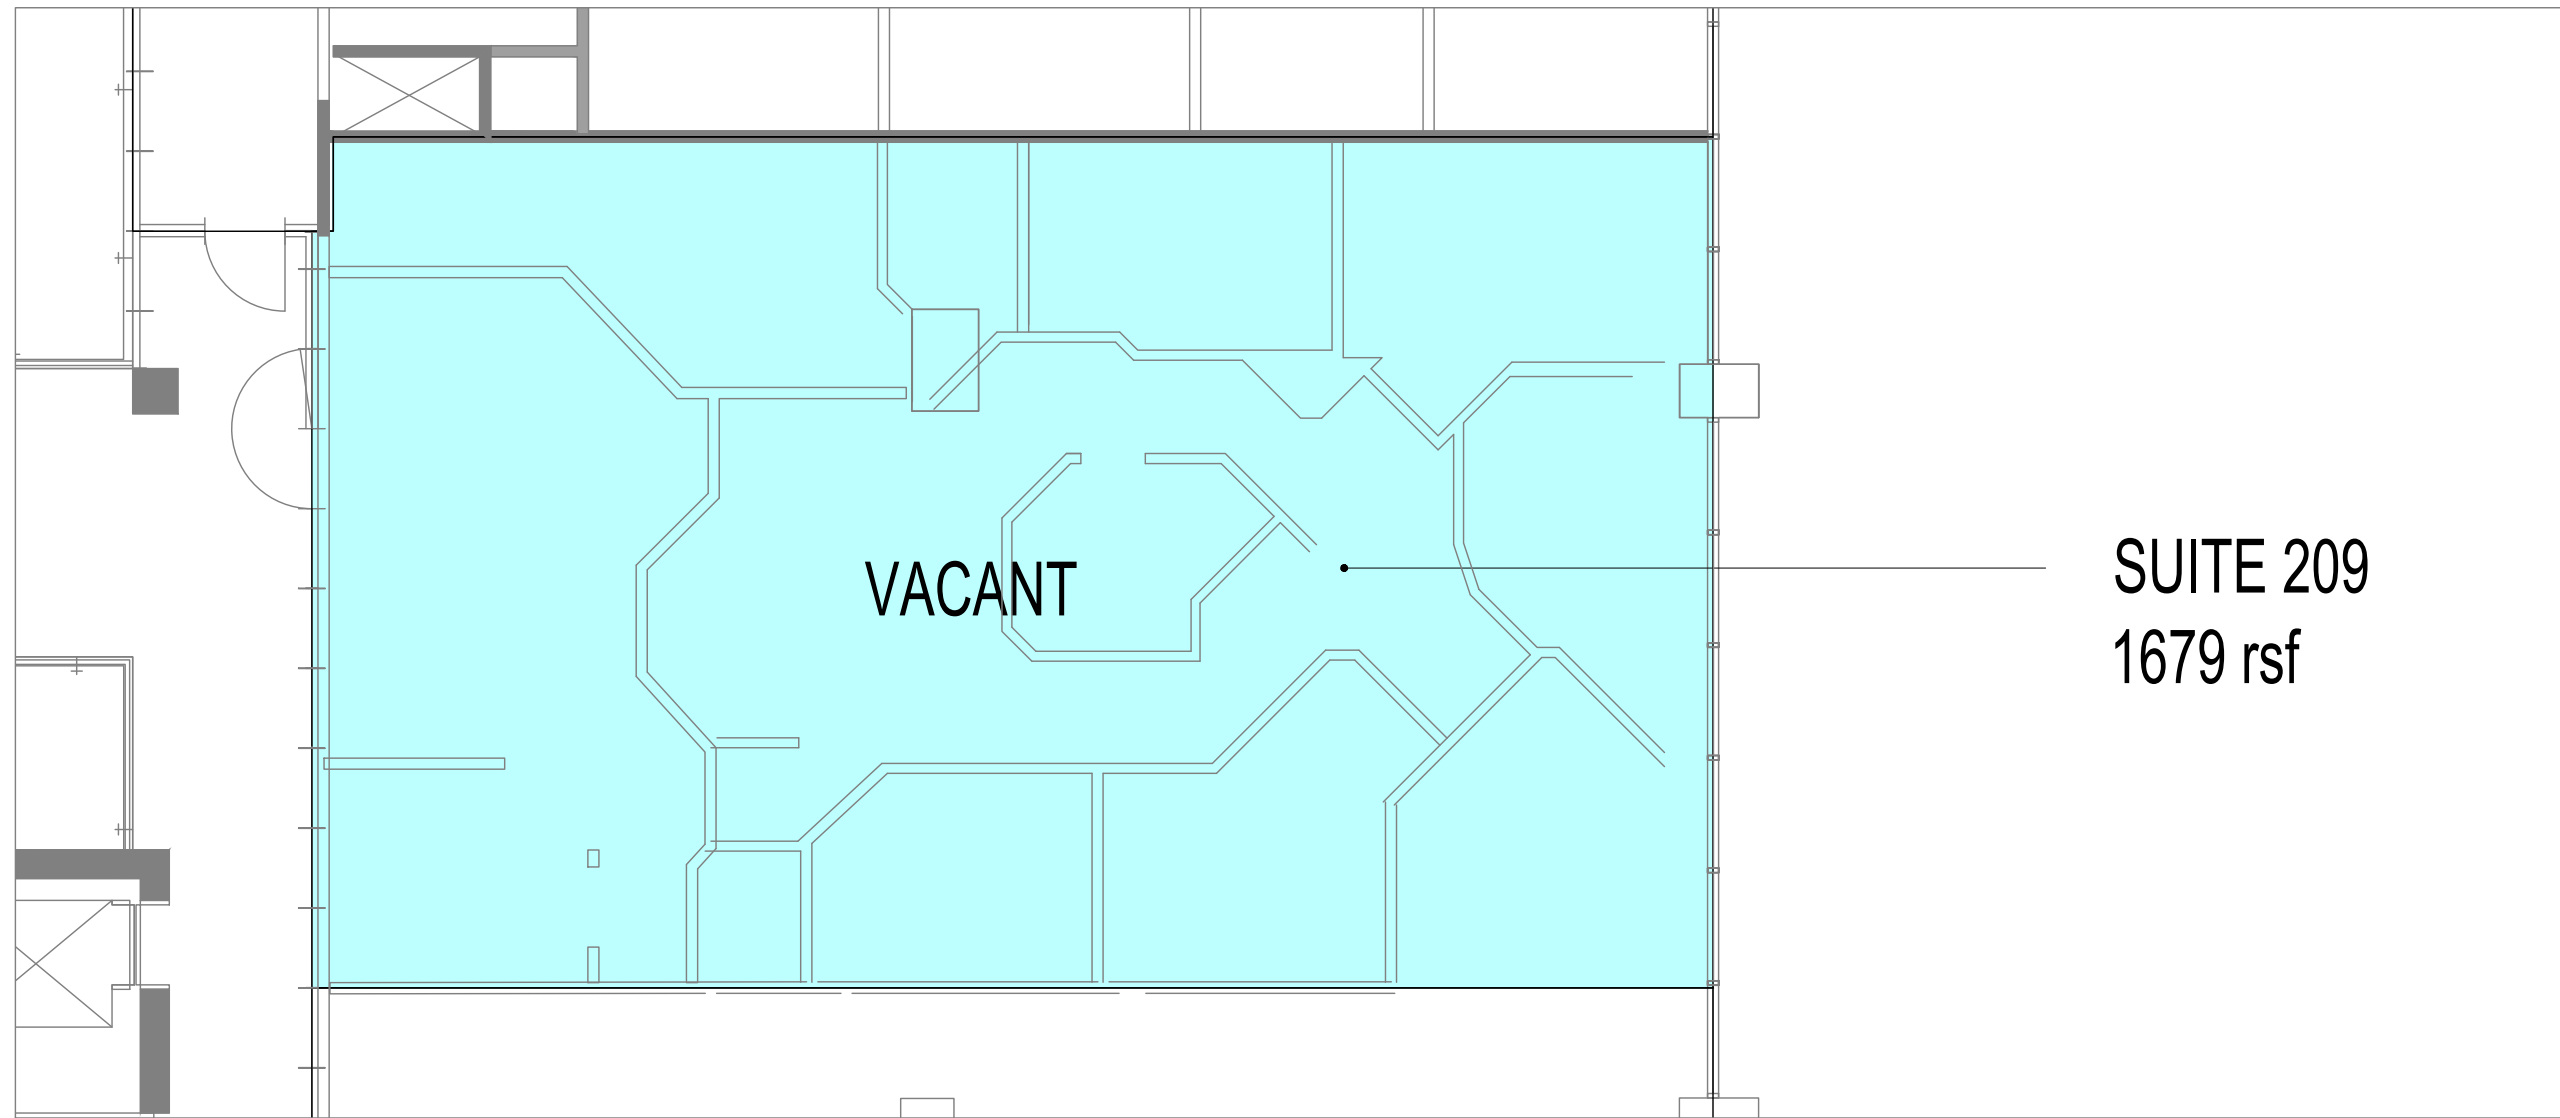

**KIMMERLE NEWMAN
ARCHITECTS, PA**

architecture
planning
interiors

1109 Mt. Kemble, Harding, NJ 07960
127 West 20th Street, #1, NY, NY 10011
973 538 8885
www.kimmerlenewmanarchitects.com

2nd Floor

222 Rt. 59
Suffern, NY