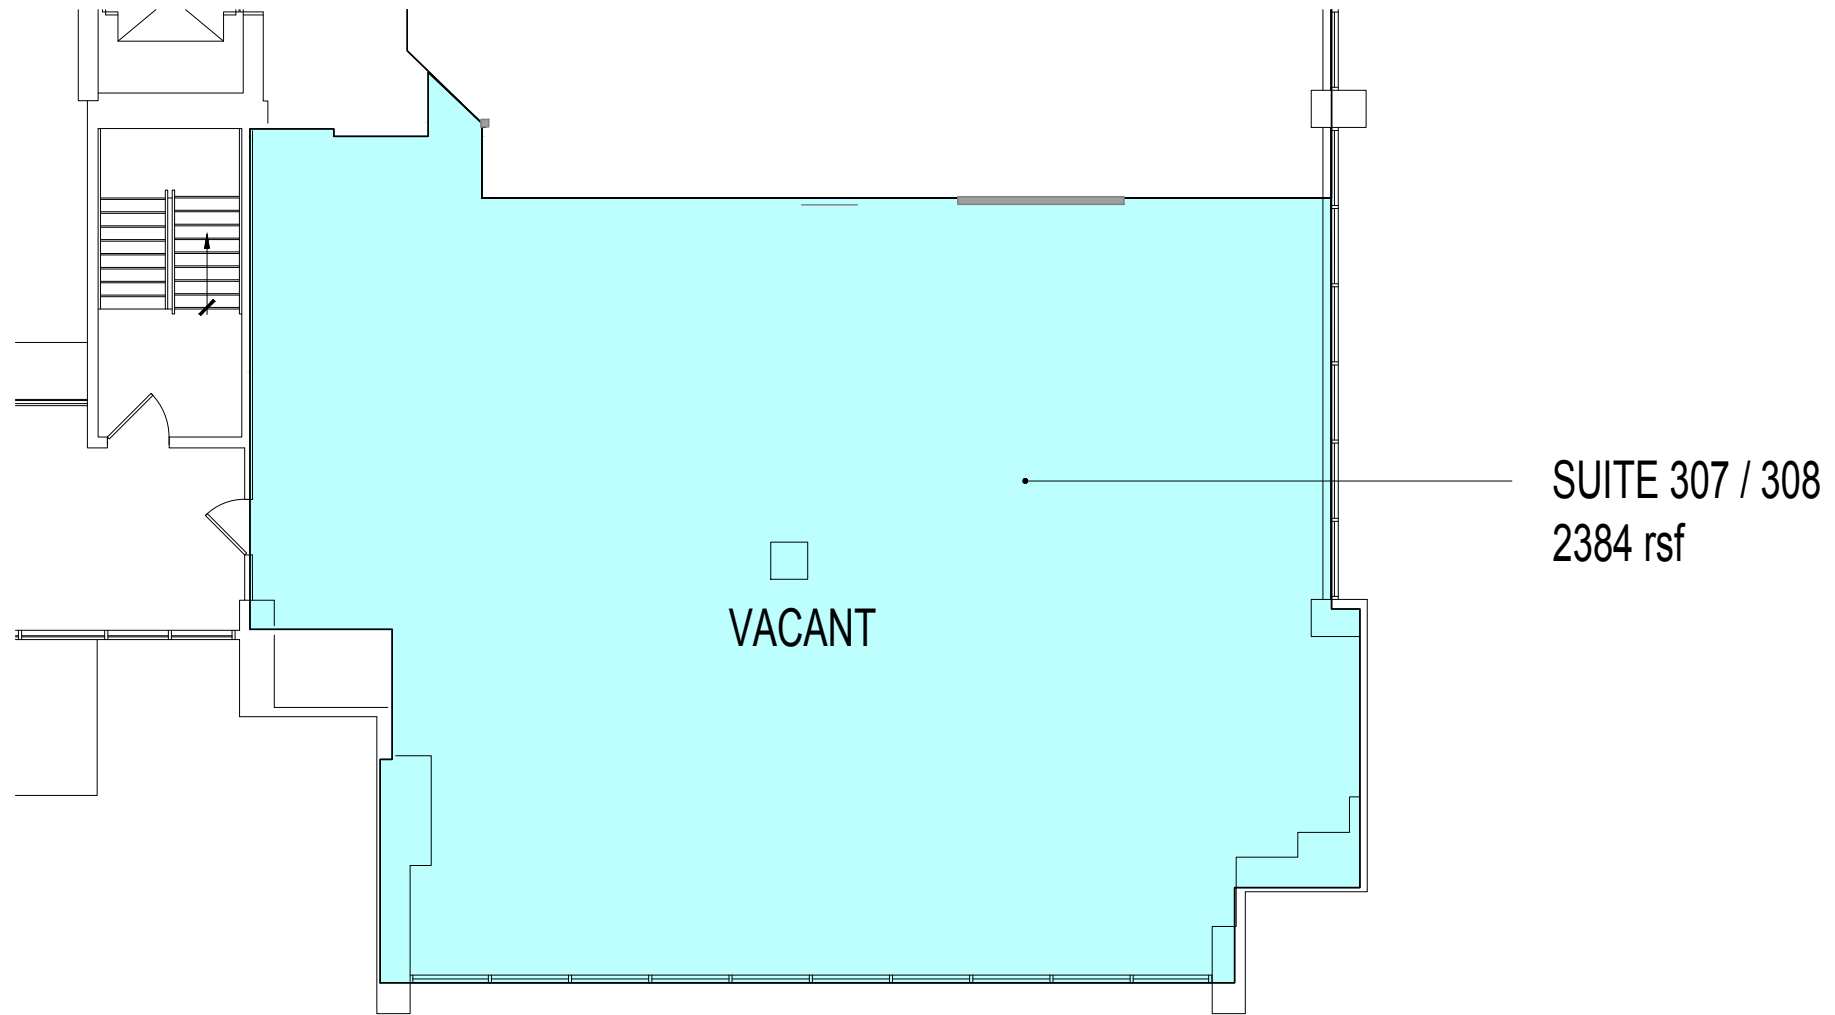

**KIMMERLE NEWMAN
ARCHITECTS, PA**

architecture
planning
interiors

1109 Mt. Kemble, Harding, NJ 07960
127 West 20th Street, #1, NY, NY 10011
973 538 8885
www.kimmerlnewmanarchitects.com

3rd Floor - Option 1

222 Rt. 59
Suffern, NY