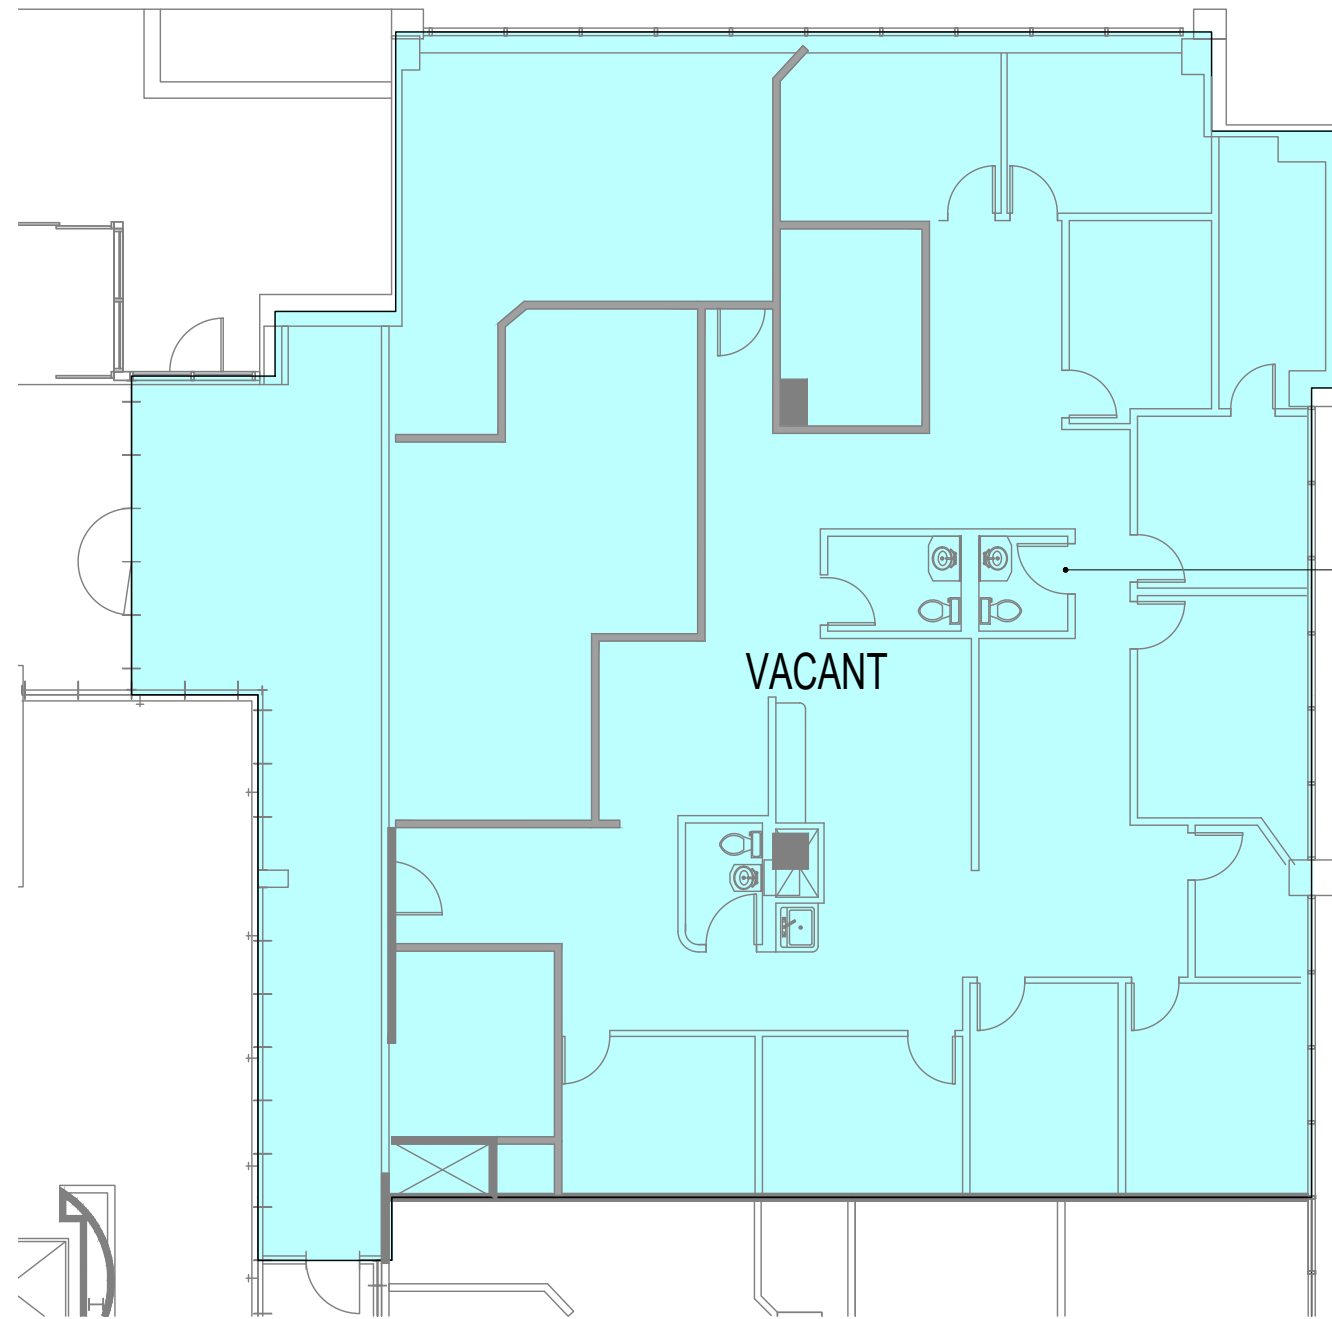

SUITE 207/208
3931 rsf

**KIMMERLE NEWMAN
ARCHITECTS, PA**

architecture
planning
interiors

1109 Mt. Kemble, Harding, NJ 07960
127 West 20th Street, #1, NY, NY 10011
973 538 8885
www.kimmerlenewmanarchitects.com

2nd Floor

222 Rt. 59
Suffern, NY