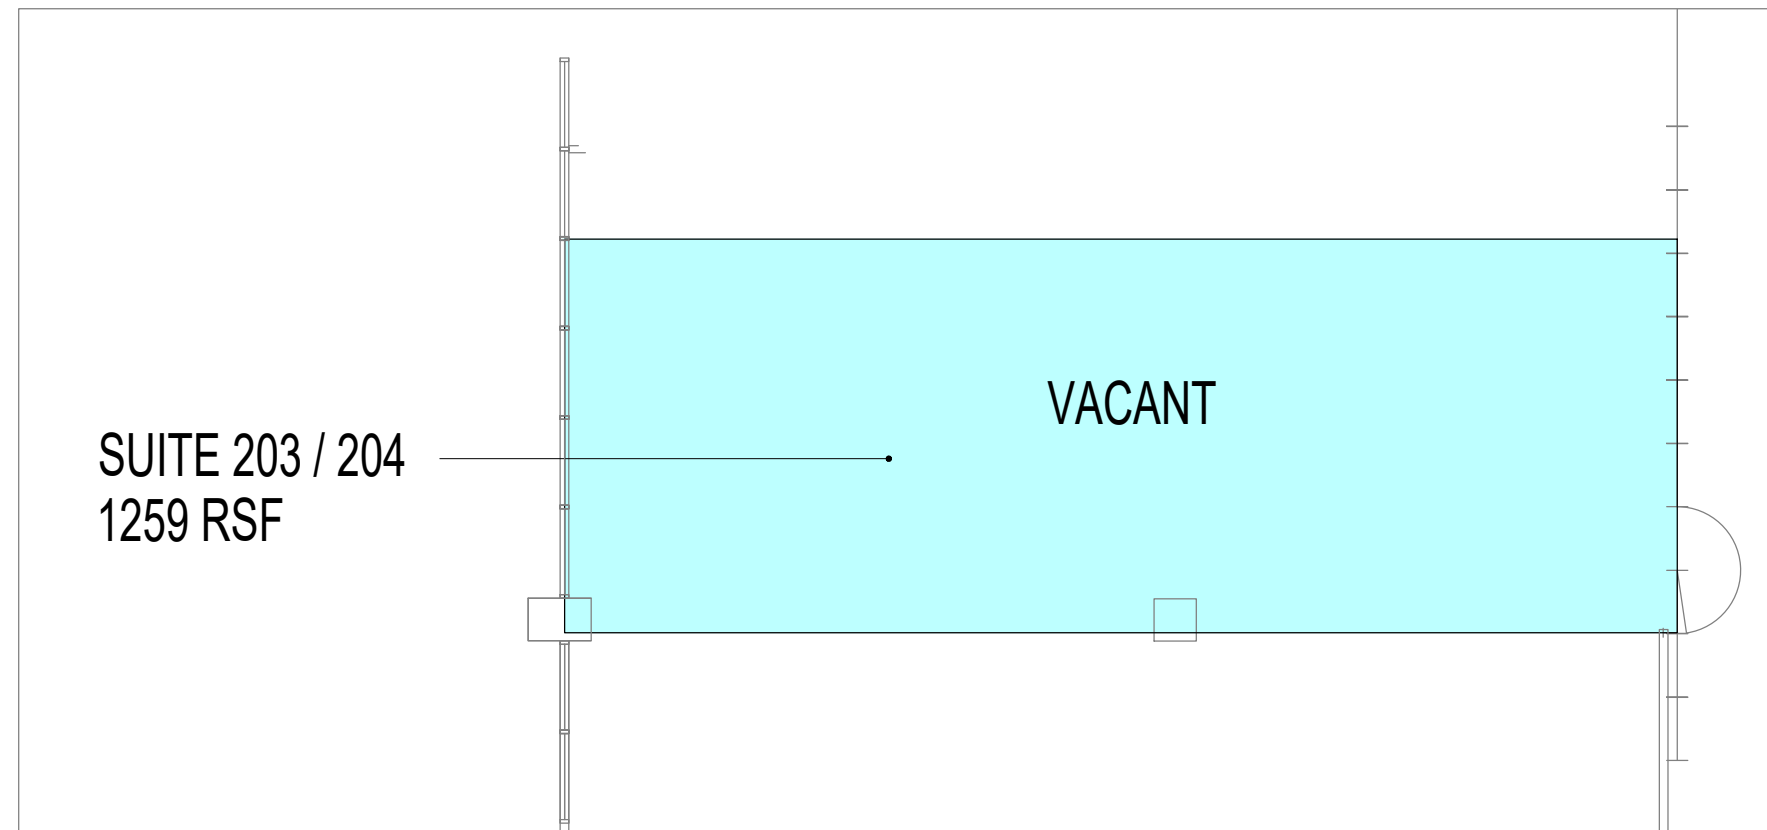

**KIMMERLE NEWMAN
ARCHITECTS, PA**

architecture
planning
interiors

1109 Mt. Kemble, Harding, NJ 07960
127 West 20th Street, #1, NY, NY 10011
973 538 8885
www.kimmerlenewmanarchitects.com

2nd Floor

222 Rt. 59
Suffern, NY