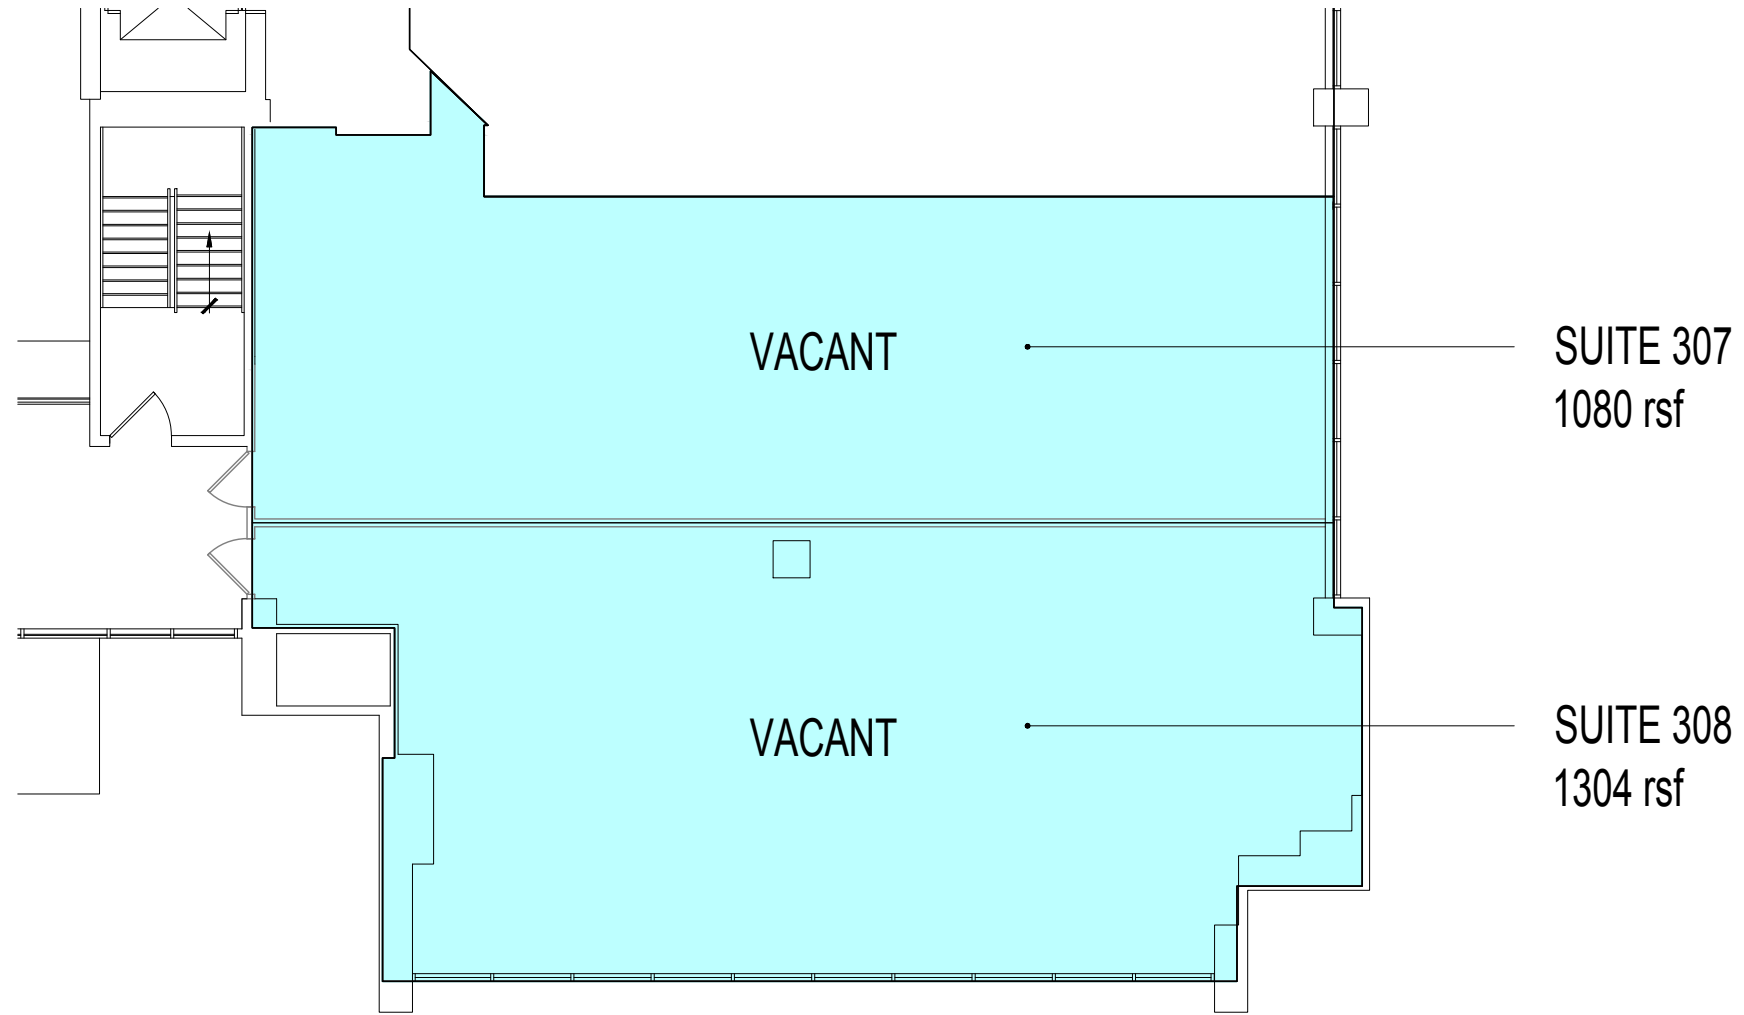

**KIMMERLE NEWMAN
ARCHITECTS, PA**

architecture
planning
interiors

1109 Mt. Kemble, Harding, NJ 07960
127 West 20th Street, #1, NY, NY 10011
973 538 8885
www.kimmerlenewmanarchitects.com

3rd Floor - Option 2

222 Rt. 59
Suffern, NY