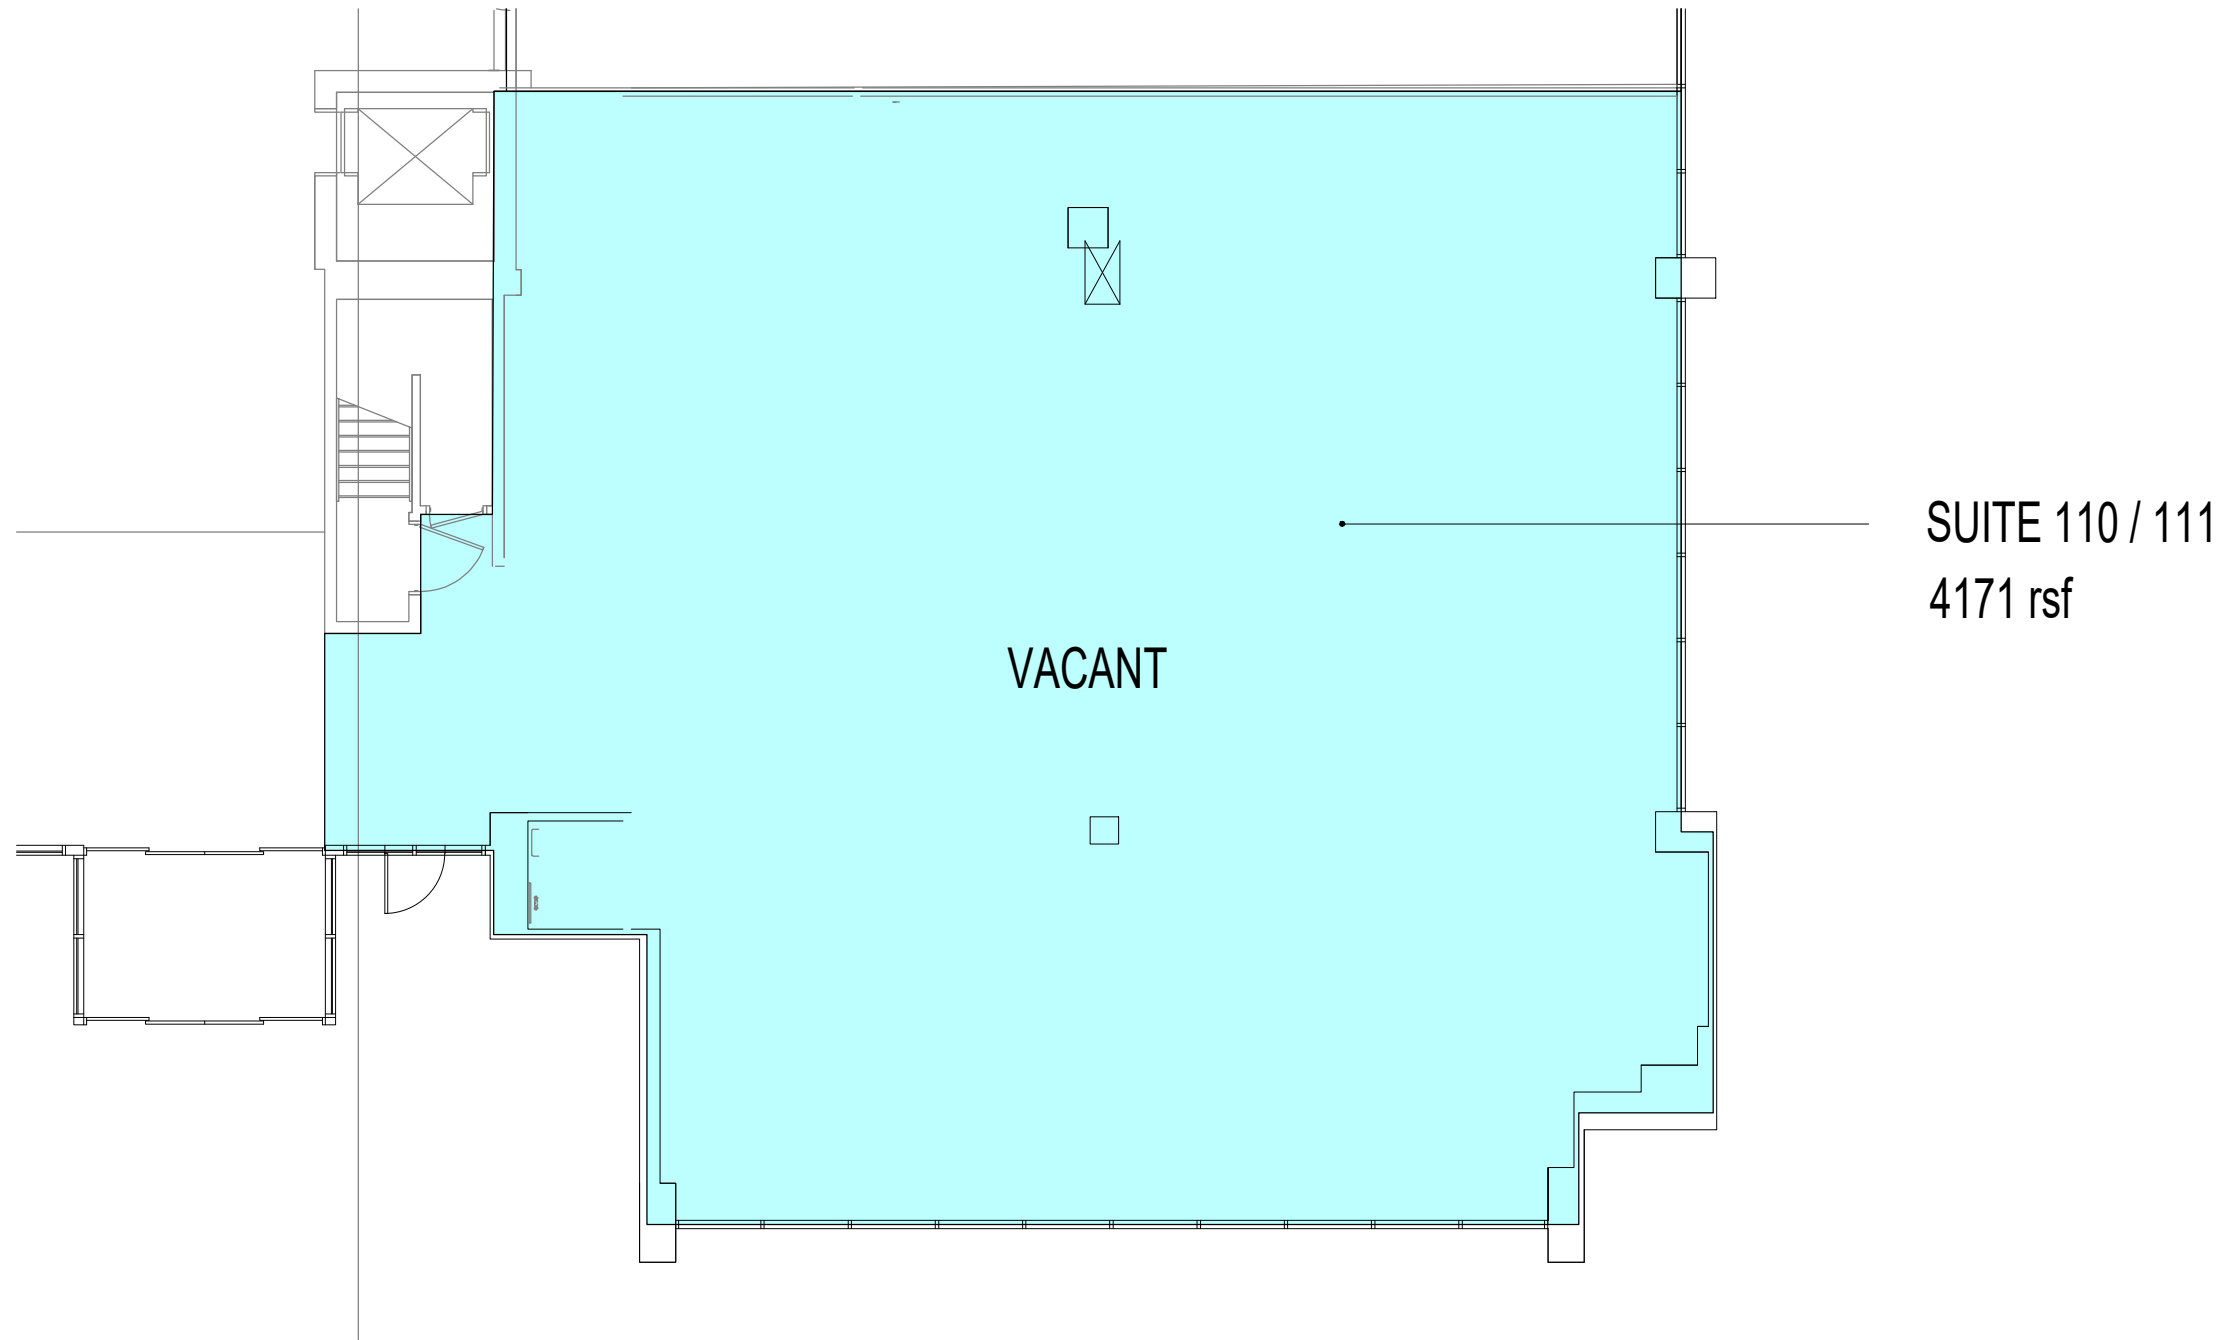

SUITE 110 / 111
4171 rsf

**KIMMERLE NEWMAN
ARCHITECTS, PA**

architecture
planning
interiors

1109 Mt. Kemble, Harding, NJ 07960
127 West 20th Street, #1, NY, NY 10011
973 538 8885
www.kimmerlenewmanarchitects.com

1st Floor

222 Rt. 29
Suffern, NY