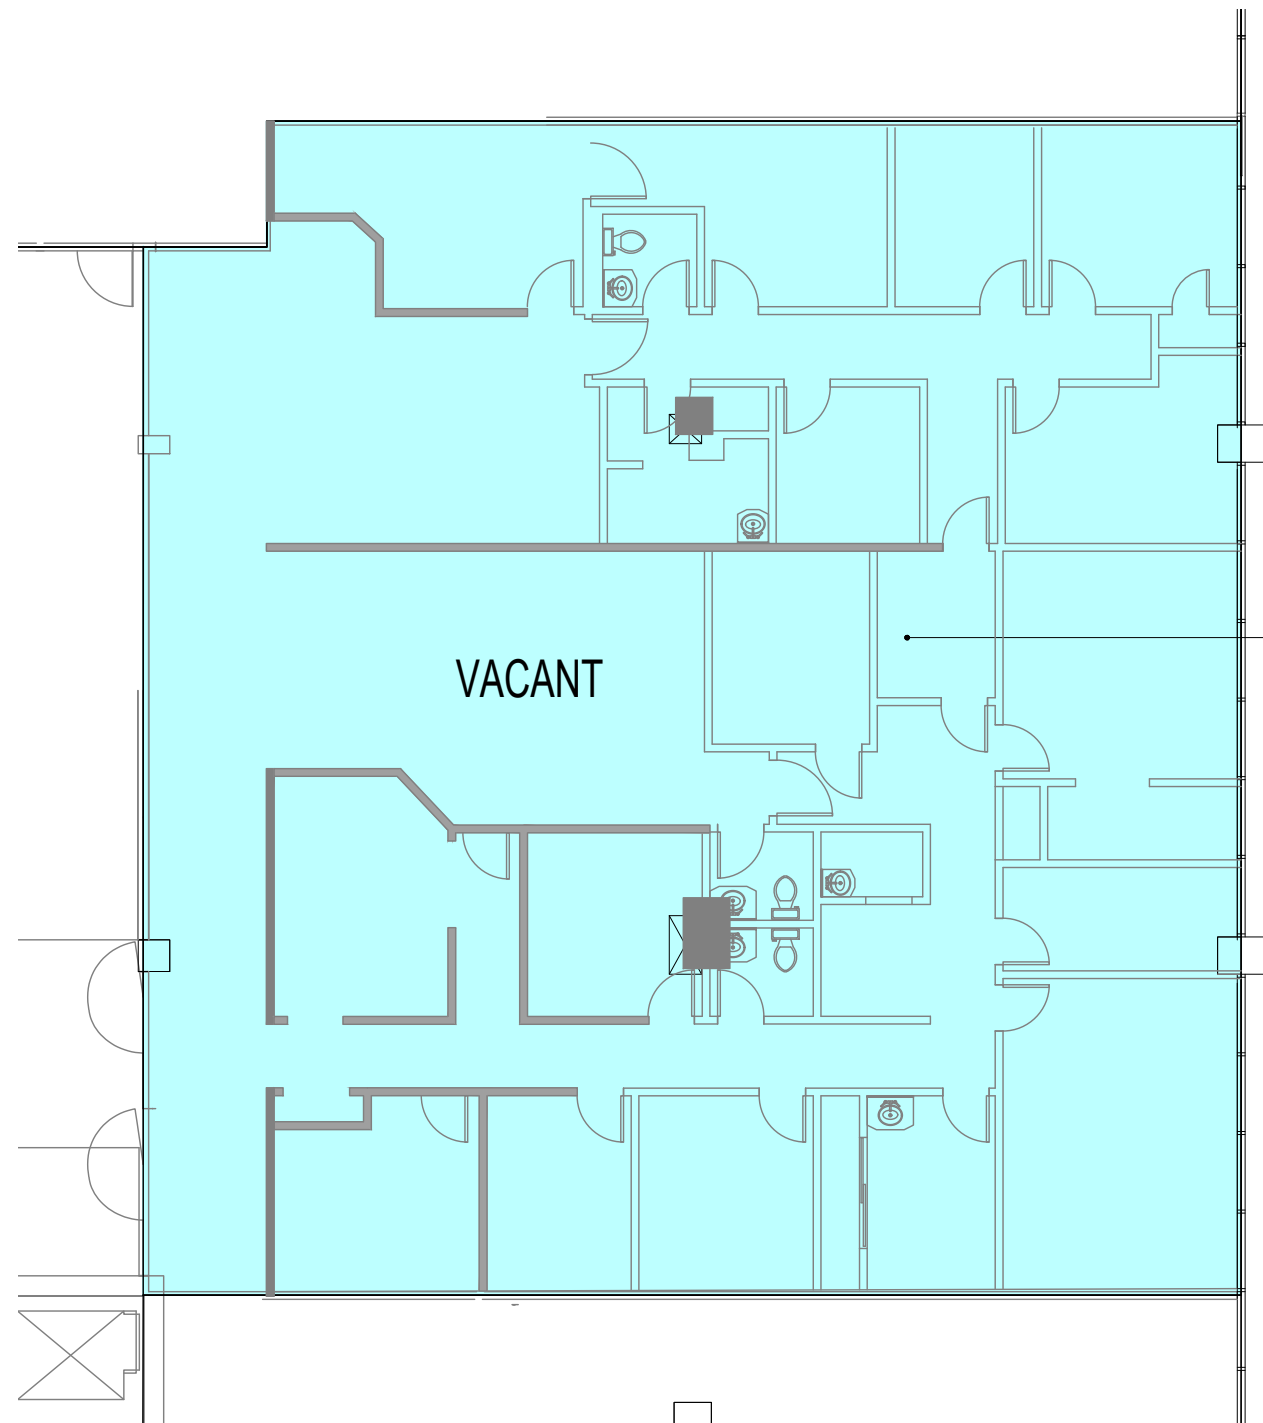

SUITE 108/109
3715 rsf

**KIMMERLE NEWMAN
ARCHITECTS, PA**

architecture
planning
interiors

1109 Mt. Kemble, Harding, NJ 07960
127 West 20th Street, #1, NY, NY 10011
973 538 8885
www.kimmerlenewmanarchitects.com

1st Floor

222 Rt. 29
Suffern, NY